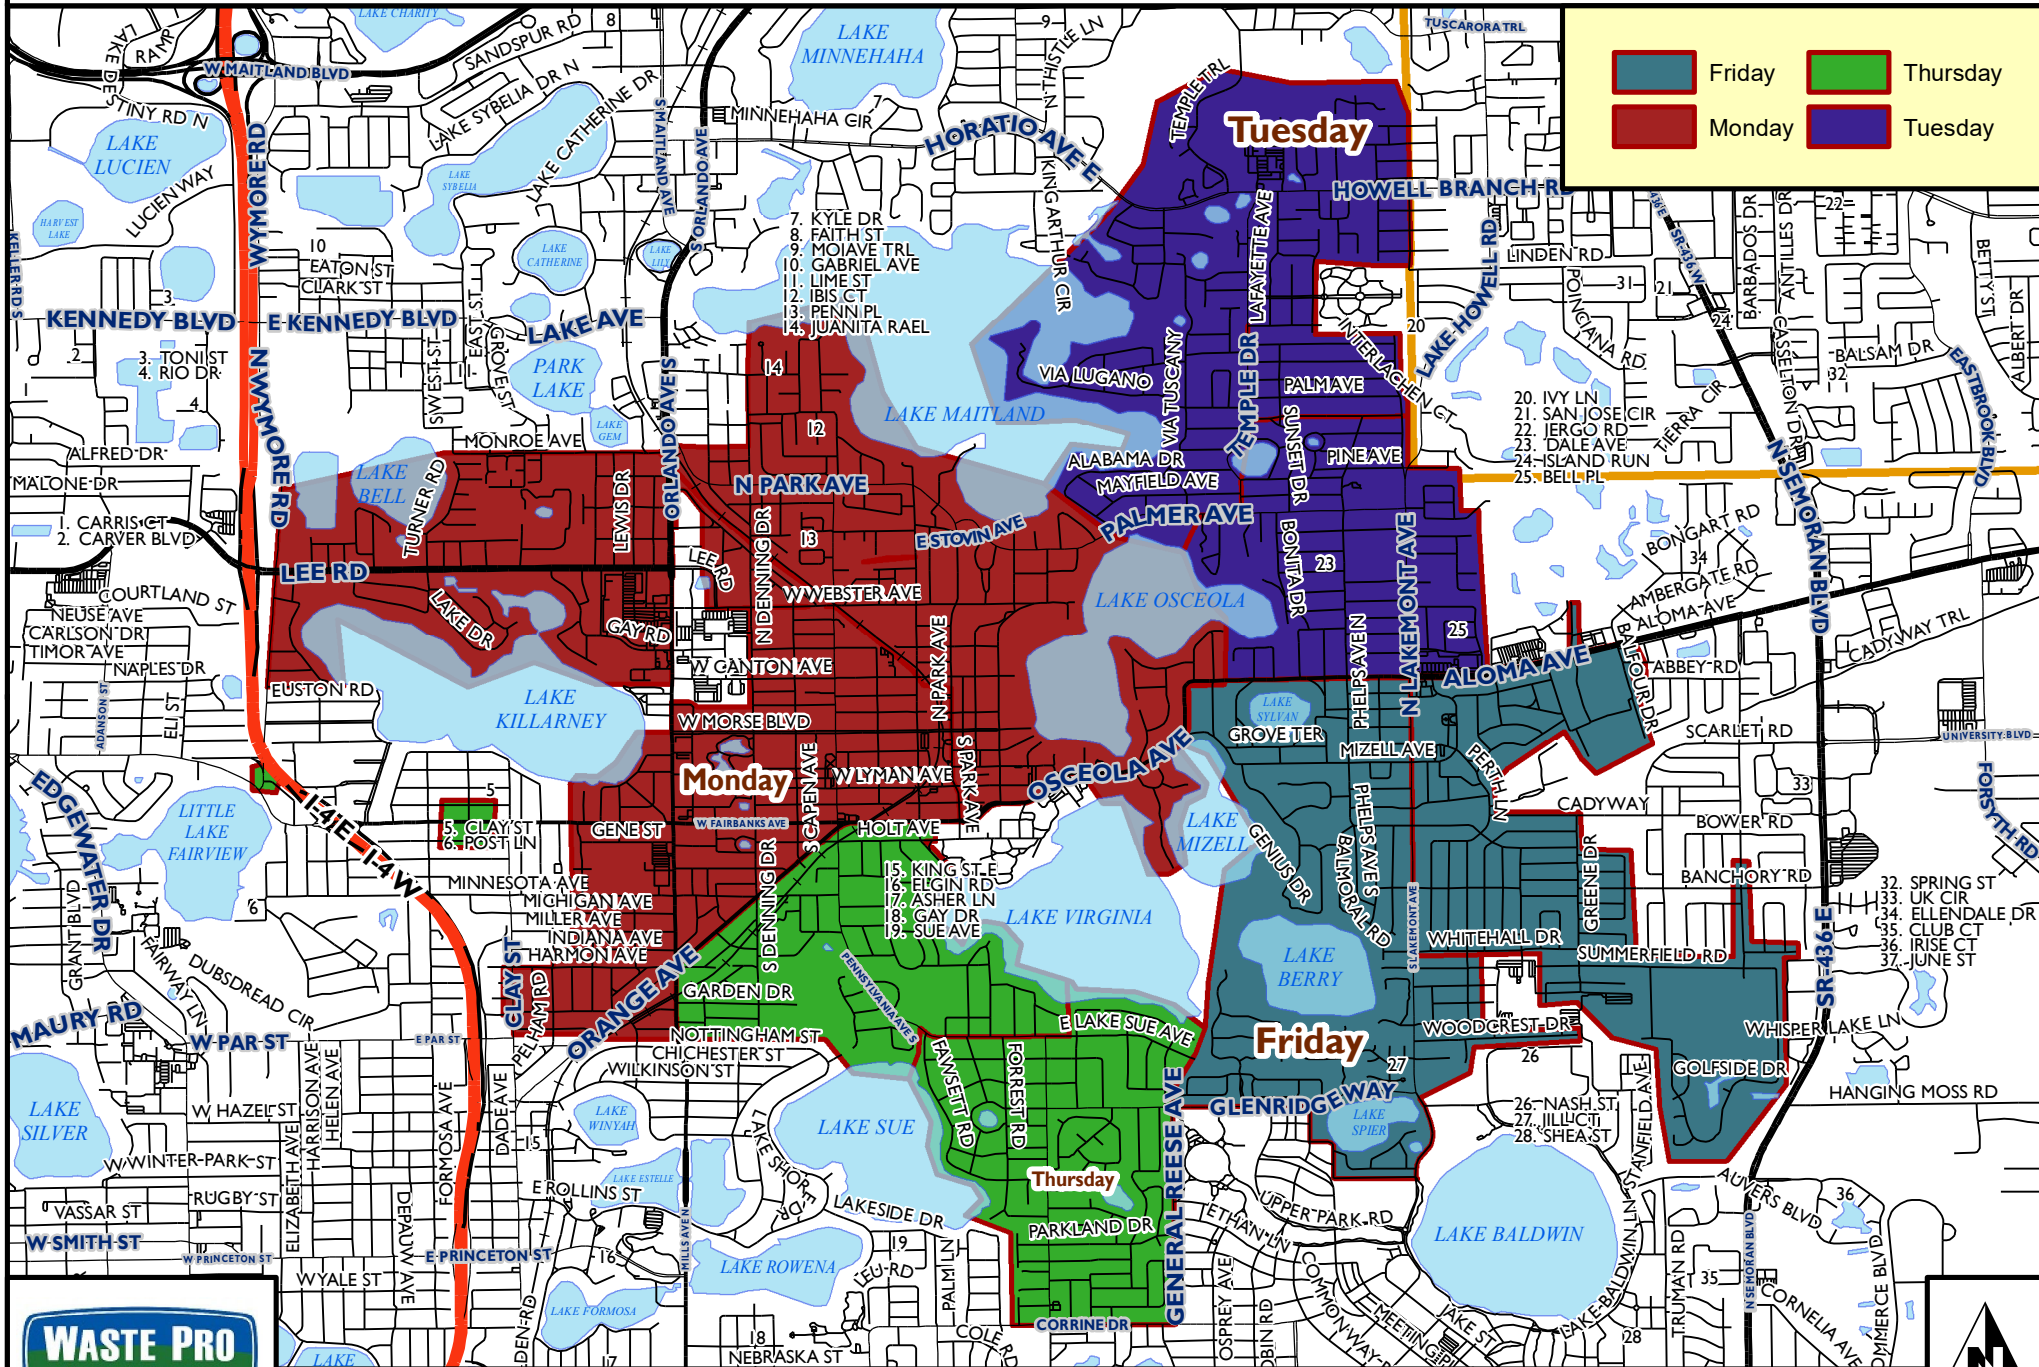

# CITY OF WINTER PARK - RECYCLING

# DAY OF SERVICE

<span style="background-color: #0070C0; border: 1px solid black; display: inline-block; width: 20px; height: 10px;"></span> Friday	<span style="background-color: #008000; border: 1px solid black; display: inline-block; width: 20px; height: 10px;"></span> Thursday
<span style="background-color: #C00000; border: 1px solid black; display: inline-block; width: 20px; height: 10px;"></span> Monday	<span style="background-color: #4B0082; border: 1px solid black; display: inline-block; width: 20px; height: 10px;"></span> Tuesday