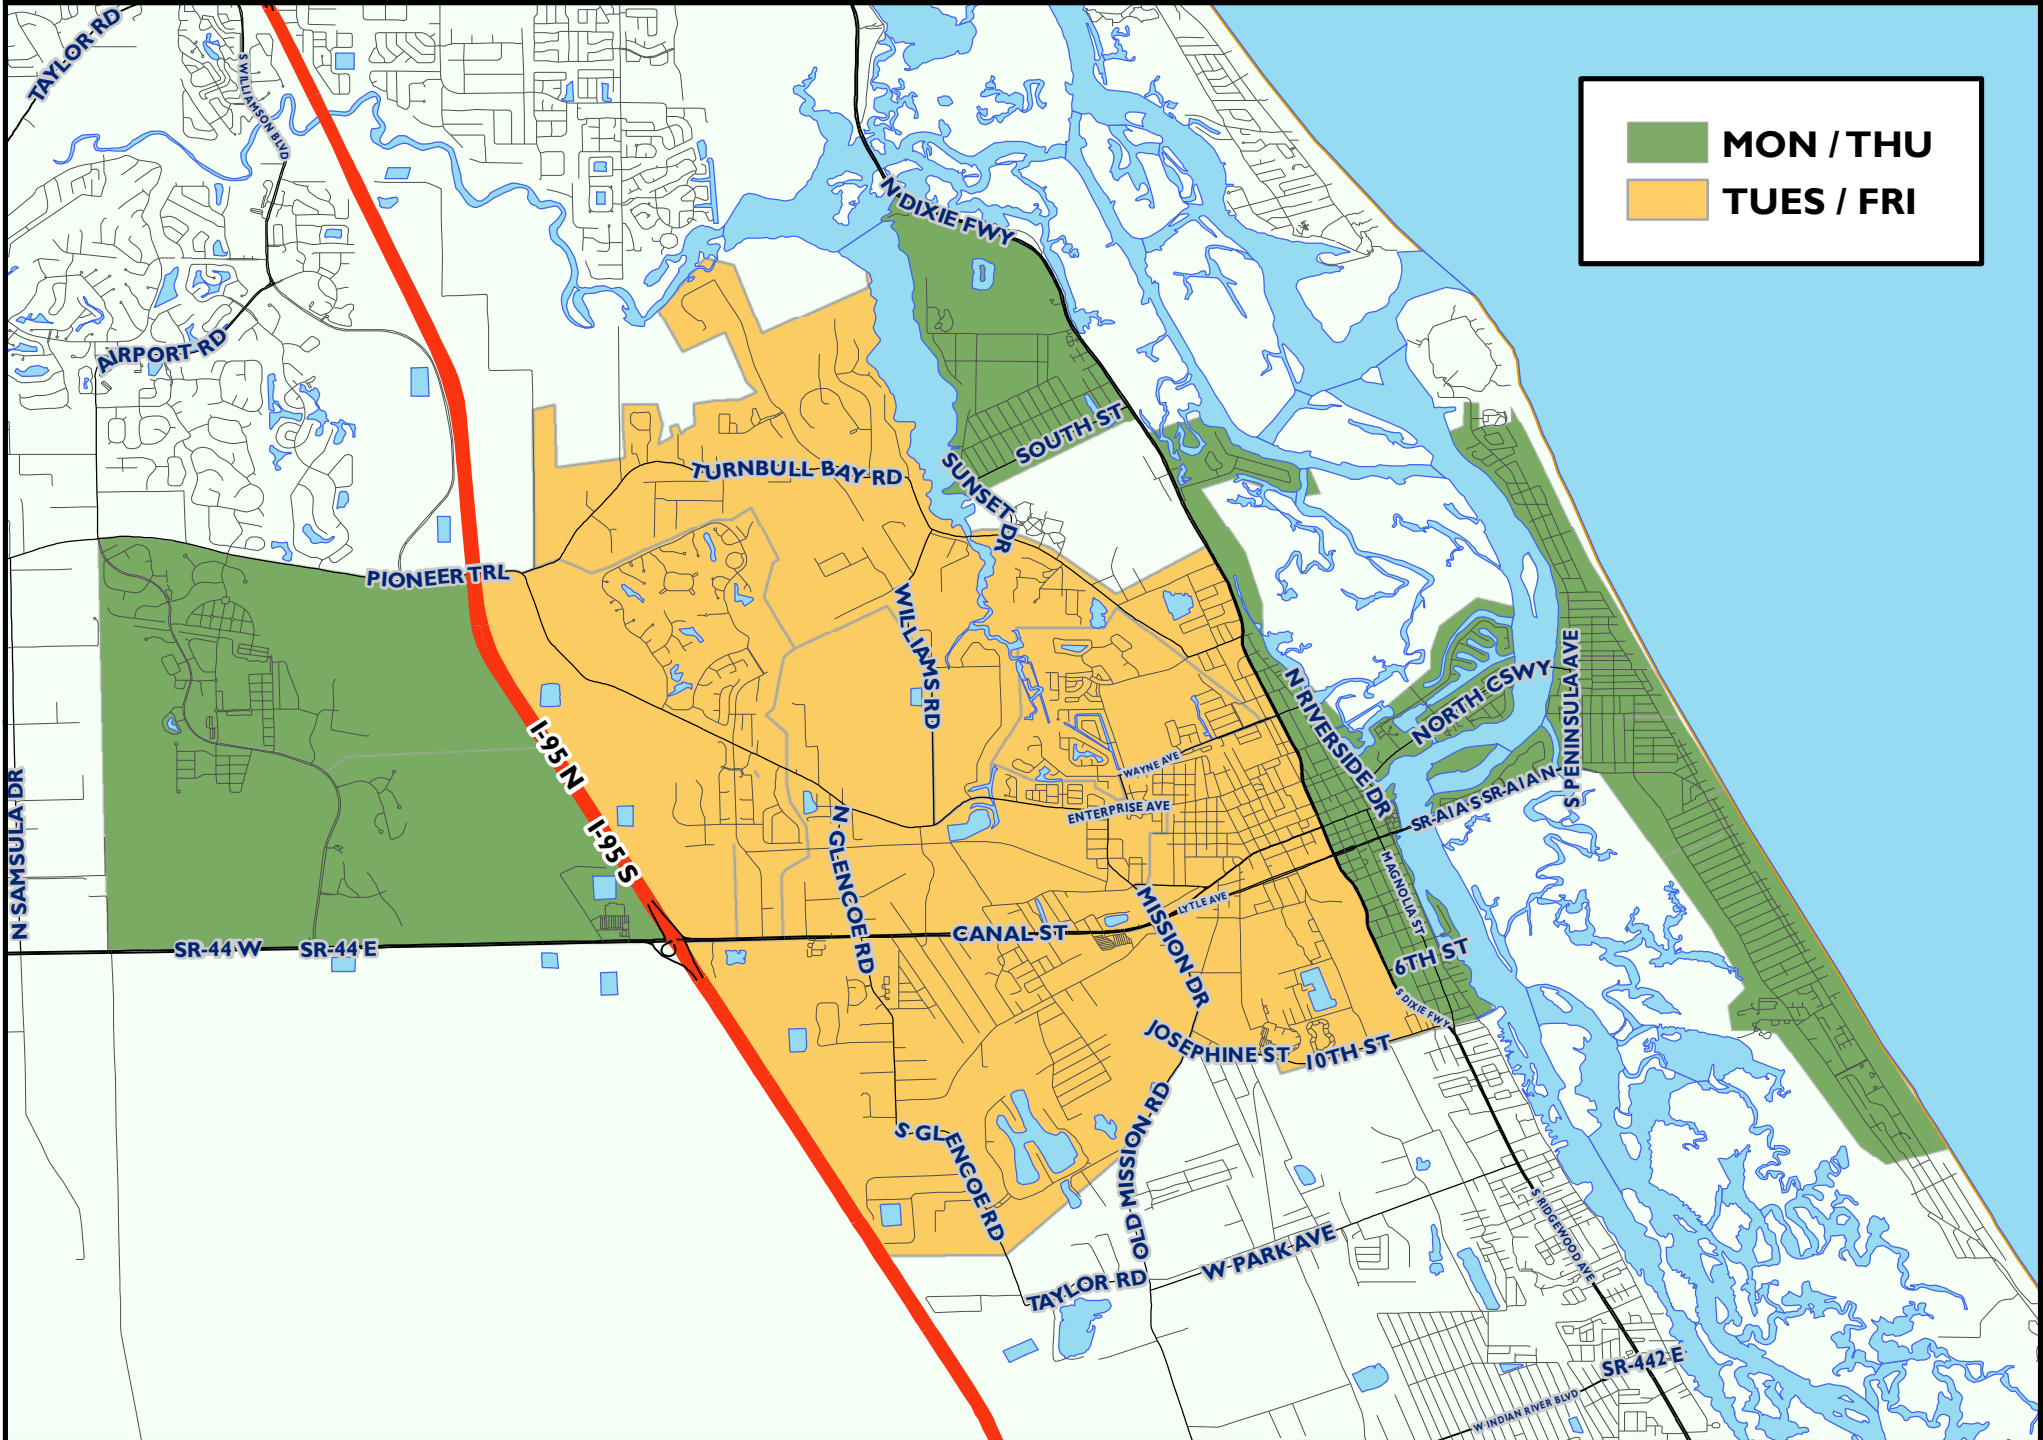

NEW SMYRNA BEACH

GARBAGE / SOLID WASTE

	MON / THU
	TUES / FRI