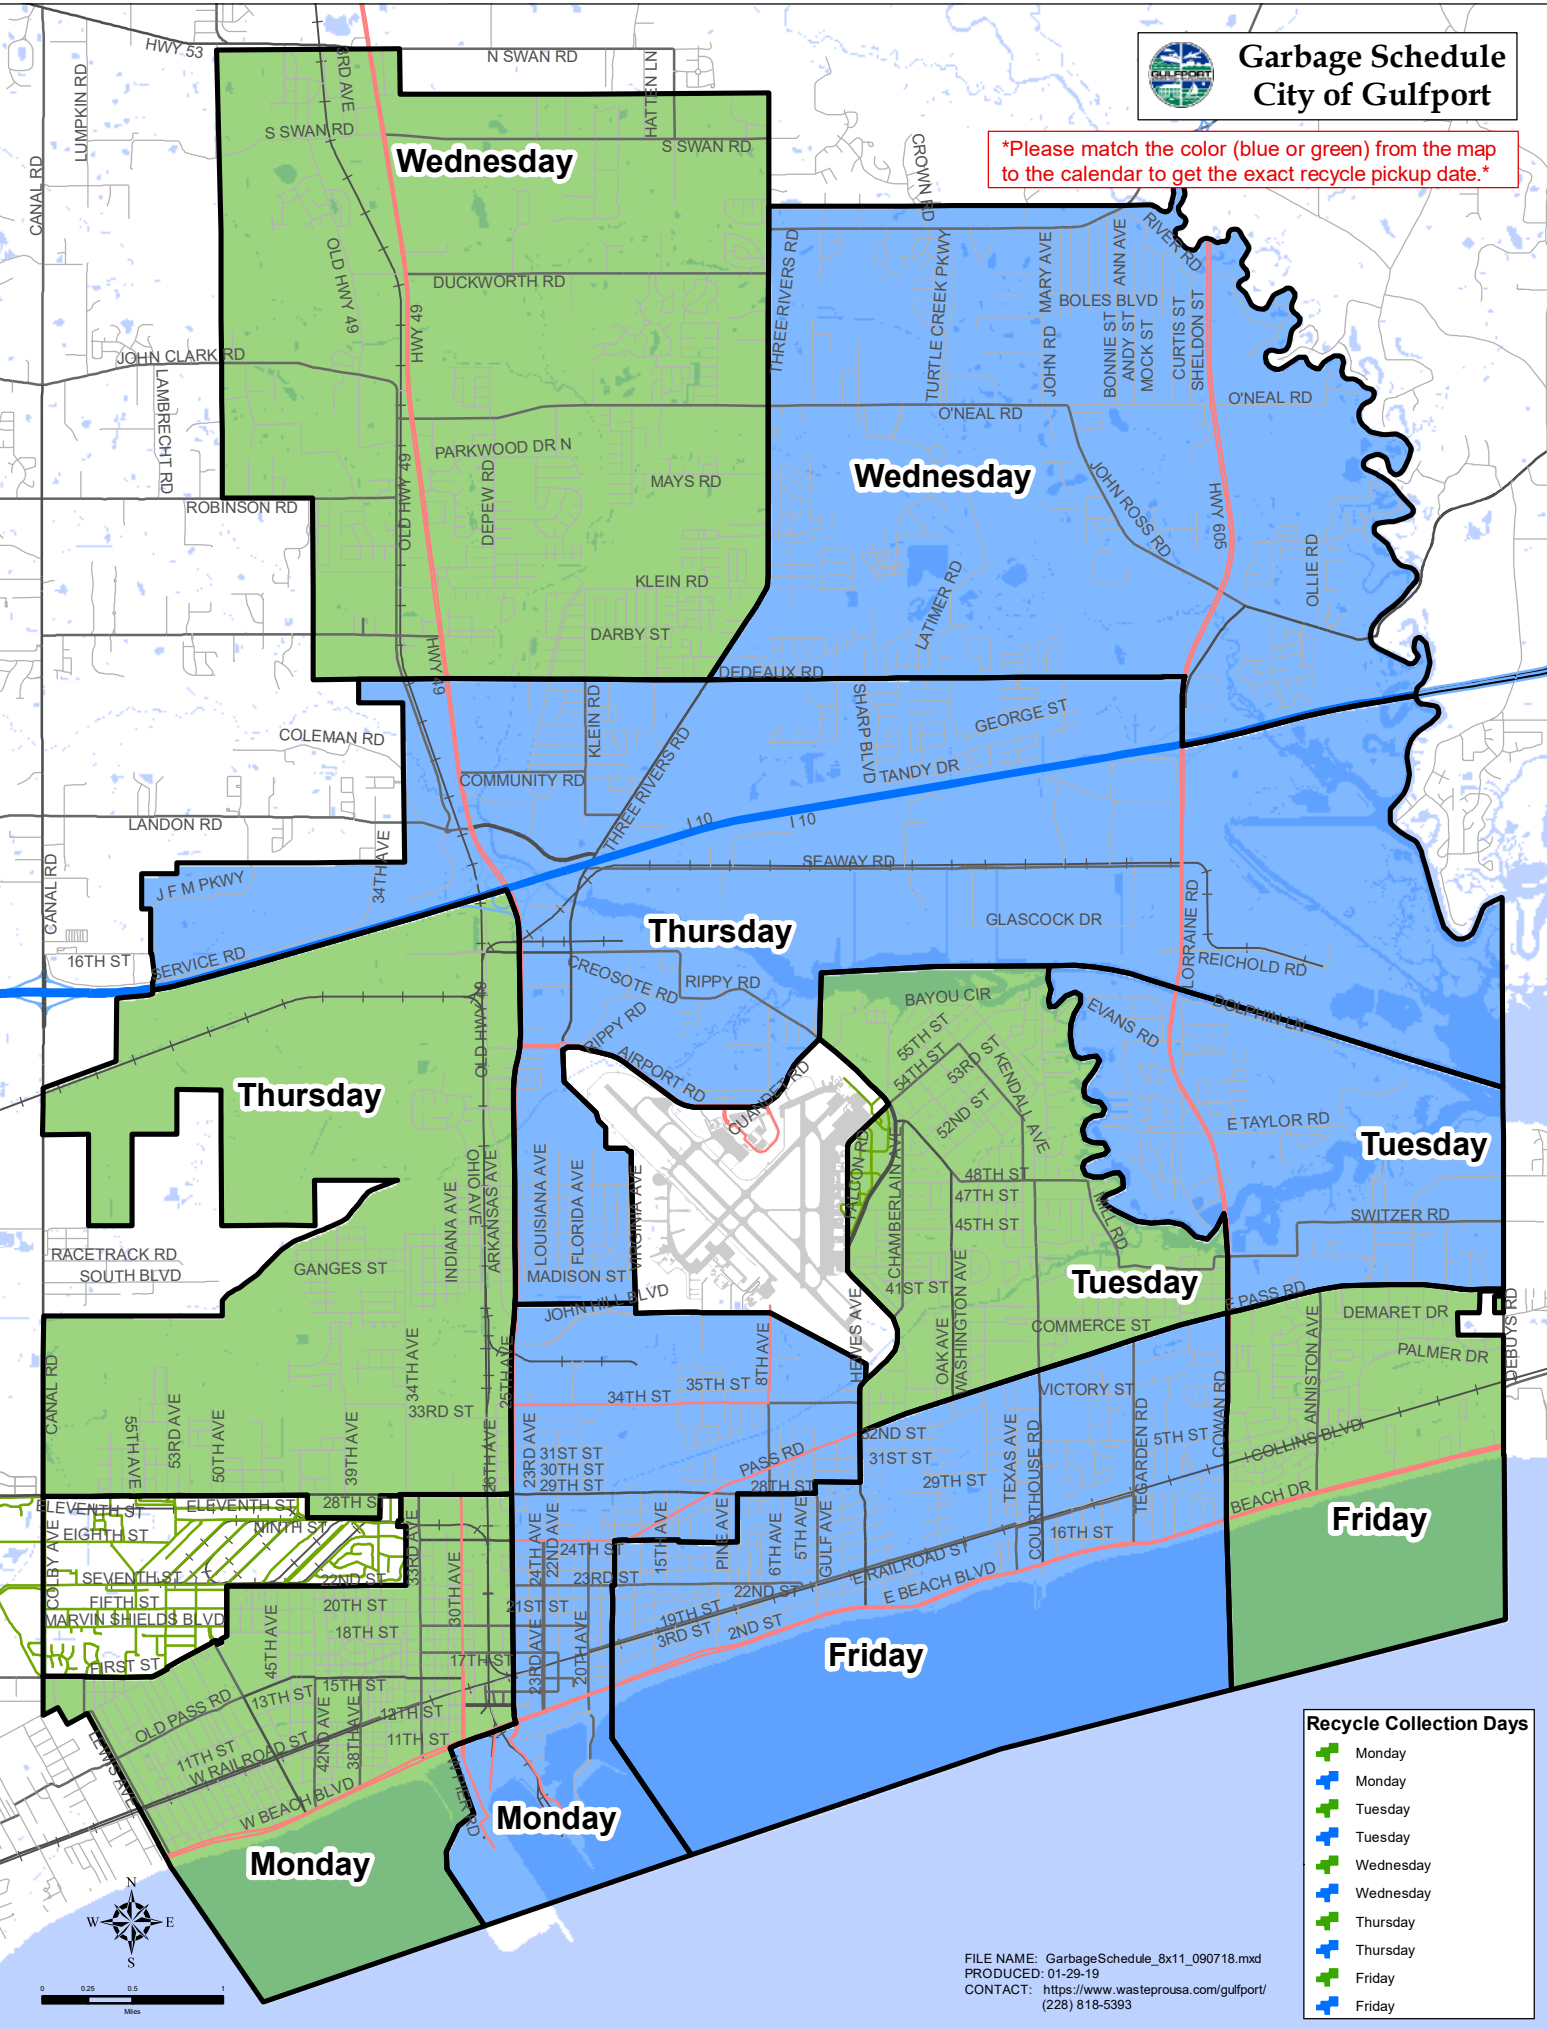

Garbage Schedule City of Gulfport

Please match the color (blue or green) from the map to the calendar to get the exact recycle pickup date.

Recycle Collection Days

- Monday
- Monday
- Tuesday
- Tuesday
- Wednesday
- Wednesday
- Thursday
- Thursday
- Friday
- Friday