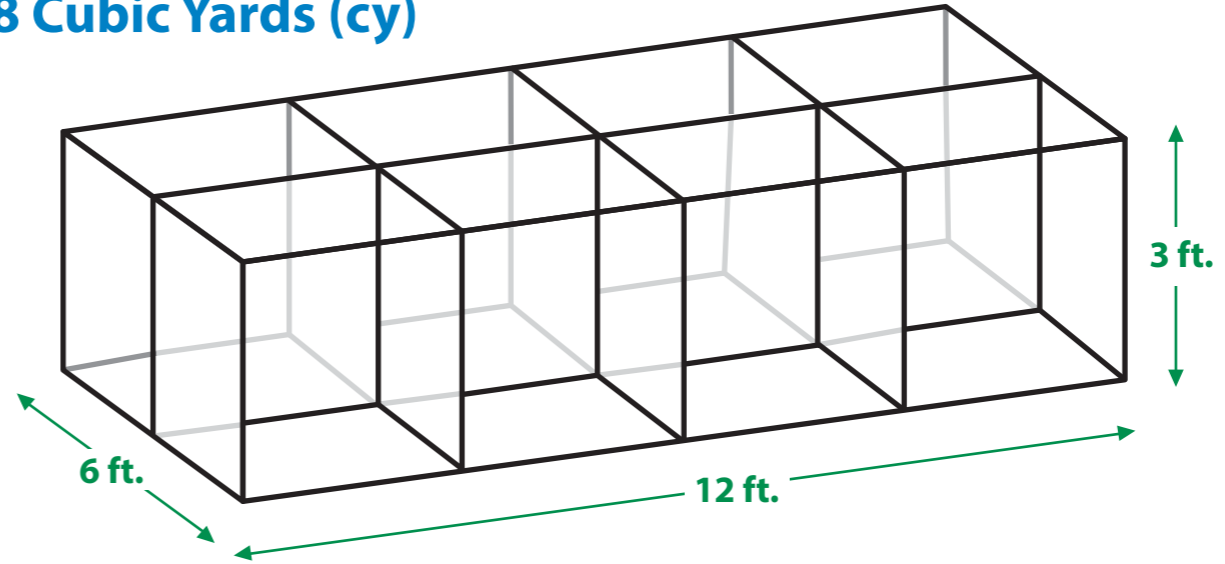

Welcome to the Waste Pro Family.

BEGINNING FEBRUARY 1, 2021

Keep Moss Point clean and help us provide timely and safe service.

Bulky waste should be up to 4 cubic yards.
Branches should be at most 6ft.

Don't place any waste near power or utility lines.

For questions and/or setting up recycling and rates please call (228) 818-5393.
wasteprousa.com | twitter.com/Waste_Pro_USA | facebook.com/wasteprousaCorp

VISUAL REPRESENTATION OF 8 CUBIC YARDS (CY)

1 Cubic Yard (cy)

8 Cubic Yards (cy)

wasteprousa.com

twitter.com/Waste_Pro_USA

facebook.com/wasteprousaCorp

Don't place any waste near power or utility lines. Must be at least 5 ft of distance between.