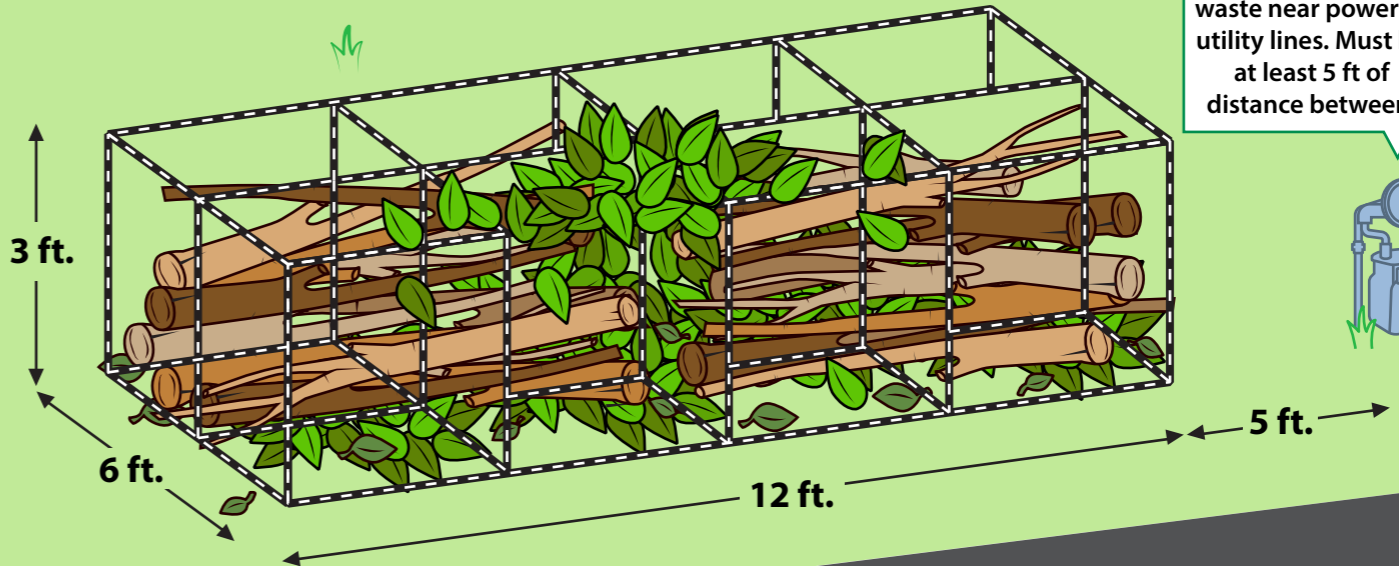

Welcome to the Waste Pro Family.

BEGINNING FEBRUARY 1, 2021

Keep Moss Point clean and help us provide timely and safe service.

Bulky waste should be up to 4 cubic yards.
Branches should be at most 6ft.

Don't place any waste near power or utility lines.

For questions and/or setting up recycling and rates please call (228) 818-5393.
wasteprousa.com | twitter.com/Waste_Pro_USA | facebook.com/wasteprousaCorp

VISUAL REPRESENTATION OF 8 CUBIC YARDS (CY)

1 Cubic Yard (cy)

8 Cubic Yards (cy)

wasteprousa.com

twitter.com/Waste_Pro_USA

facebook.com/wasteprousaCorp

Don't place any waste near power or utility lines. Must be at least 5 ft of distance between.