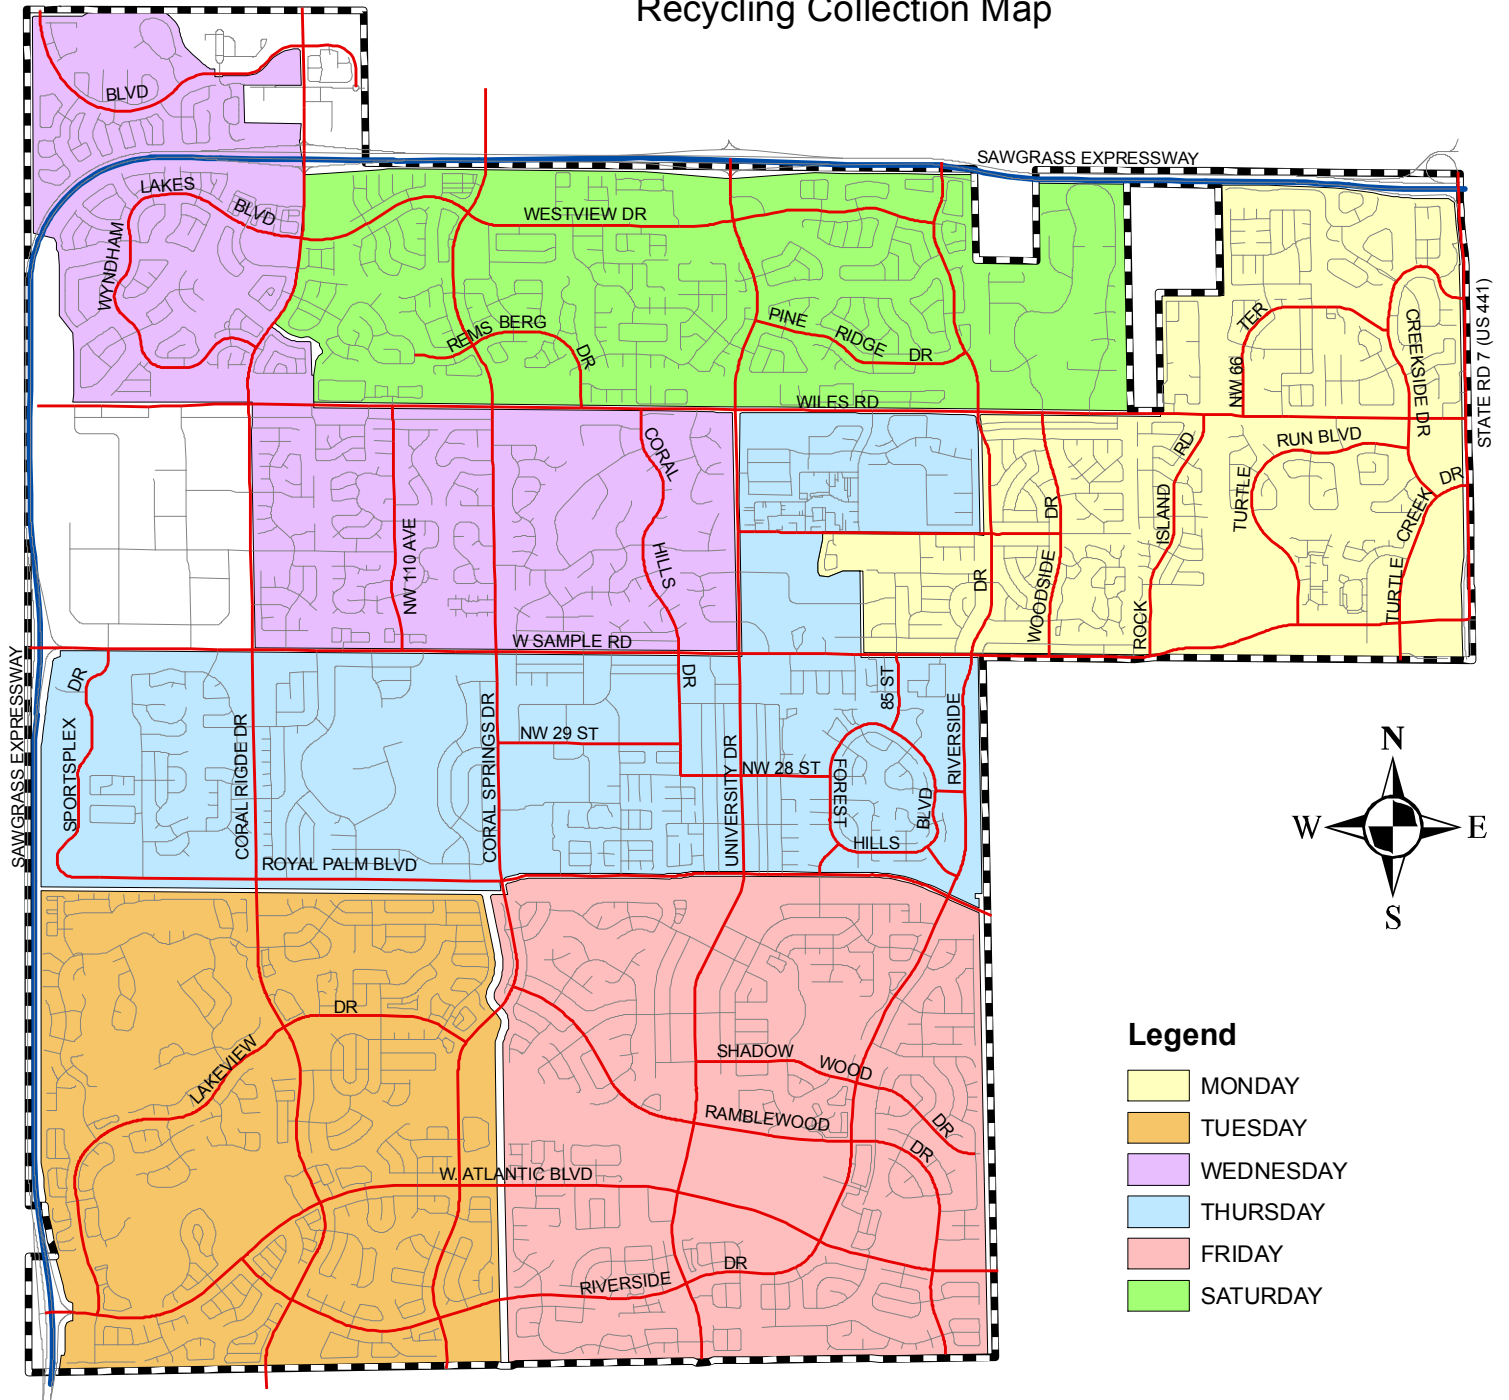

Coral Springs Recycling Collection Map

Legend

- MONDAY
- TUESDAY
- WEDNESDAY
- THURSDAY
- FRIDAY
- SATURDAY

CORAL SPRINGS

— EVERYTHING UNDER THE SUN —